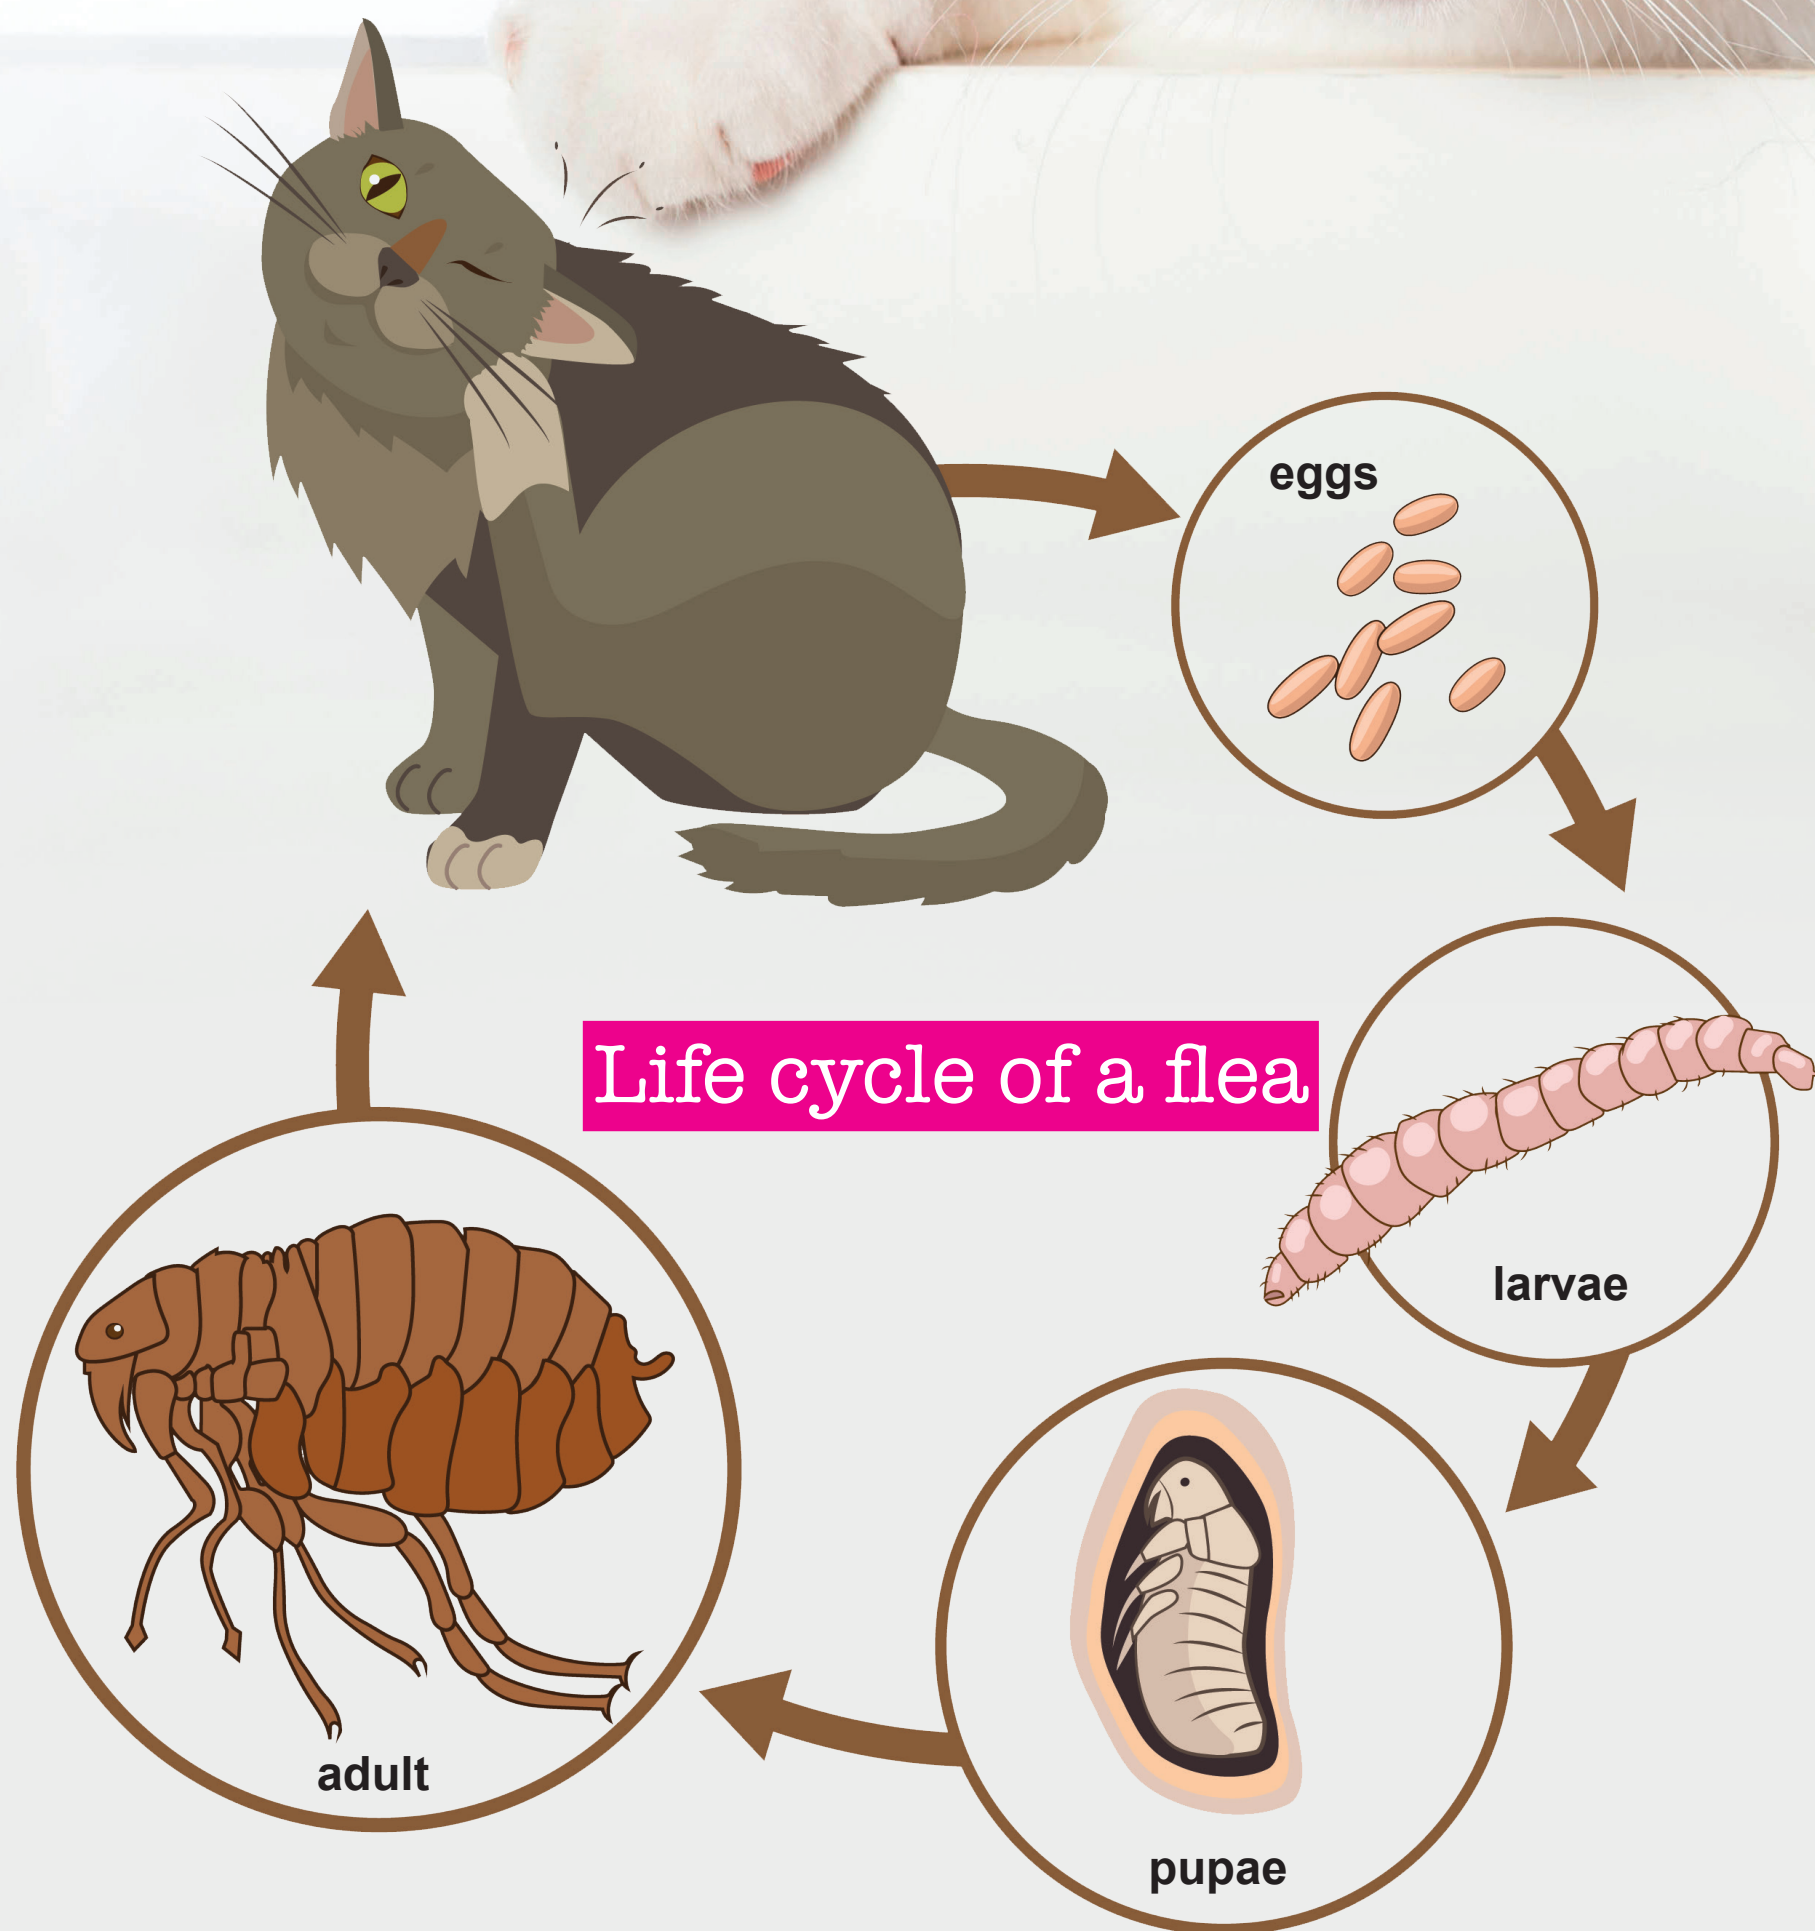

Fleas in CATS

Petplan®

50%
of fleas in the home
exist in egg form

Adult fleas
can lay up to
40
eggs per year

Life cycle of a flea

95%
of flea eggs, larvae
and pupae are found
not on your pet, but
elsewhere in the home

Flea eggs can survive
dormant for up to

18 months

In average household conditions,
a flea's life cycle lasts

3-6 weeks

...which is why fleas can keep
appearing even after treatment!

Where do cats get fleas from?

Other animals in the home

Other animals outside
the home

The world around them